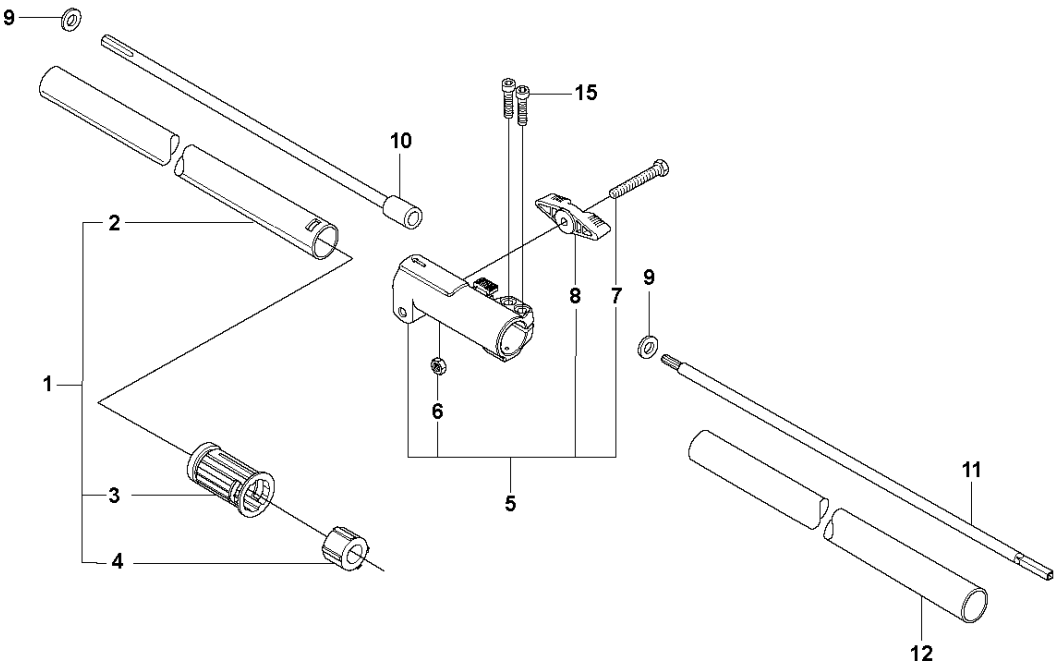

C 326LDx
SHAFT

SHAFT

326 RX, from 2009-05 -

Ref	Part no.	Description	Remark	Qty	Kit
1	537 07 99-01	TUBE		1	
2	537 08 27-01	TUBE		1	1
3	503 98 54-01	BEARING CAGE		1	1
4	503 78 52-01	SUPPORTING BEARING		1	1
5	544 36 75-01	CLAMPING SLEEVE		1	
6	731 23 16-01	HEXAGON NUT		1	5
7	725 23 76-51	SCREW EHHM		1	5
8	502 20 38-01	KNOB		1	5
9	735 58 08-10	LOCK WASHER		2	
10	537 01 19-01	DRIVE SHAFT		1	
11	544 11 37-01	DRIVE SHAFT ASSY		1	
12	537 01 16-01	TUBE		1	
13	537 29 48-01	LABEL		1	
14	503 79 56-01	LABEL		1	
15	725 23 76-51	SCREW EHHM		2