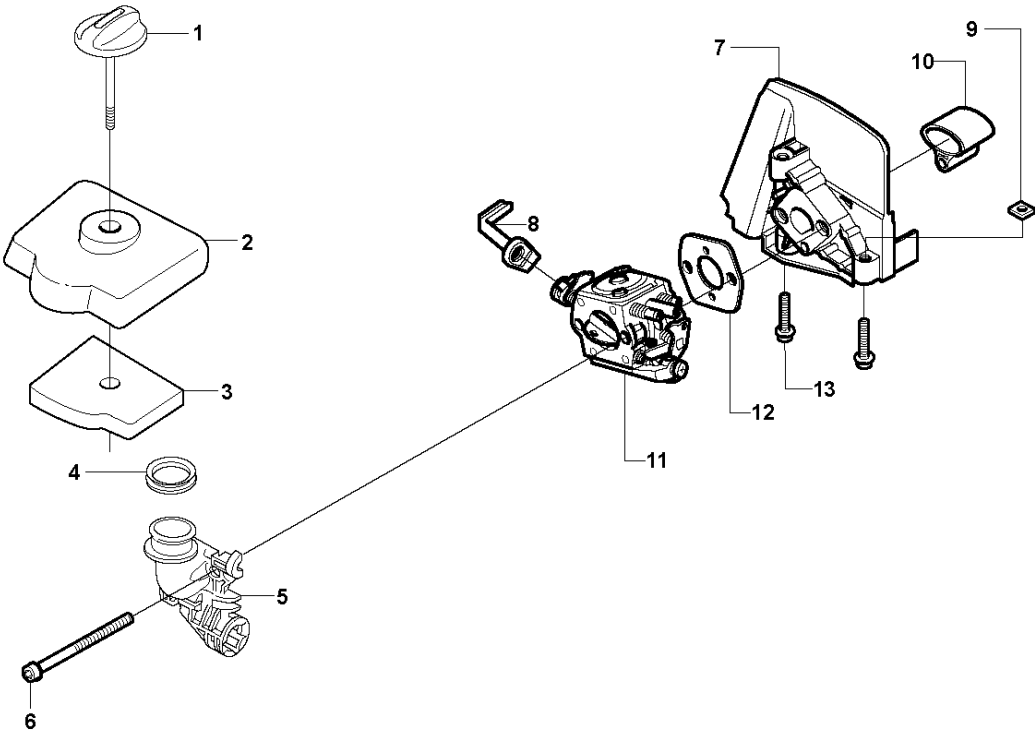

G 326LS, Lx, LDx, Rx, RJx
CARBURETOR & AIR FILTER

CARBURETOR & AIR FILTER

326 RX, from 2009-05 -

Ref	Part no.	Description	Remark	Qty	Kit
1	537 21 32-10	KNOB		1	
2	537 06 63-02	FILTER COVER		1	
3	537 14 31-01	AIR FILTER ASSY		1	
4	740 68 11-21	V-RING		1	
5	537 05 78-01	BRACKET		1	
6	503 21 75-50	SCREW IHSCFT		2	
7	503 91 09-01	INSULATION WALL		1	
8	503 96 25-01	CHOKE CONTROL		1	
9	503 22 65-04	SQUARE NUT		2	
10	503 94 26-01	INLET PIPE		1	
11	503 28 34-01	CARBURETTOR	Zama C1Q-EL24 (Not for US)	1	
11	576 01 98-01	CARBURETTOR	Hualong HQ-2 (Only option for US)	1	
12	503 49 71-01	GASKET		1	
13	503 20 03-25	SCREW IHSCFM		2