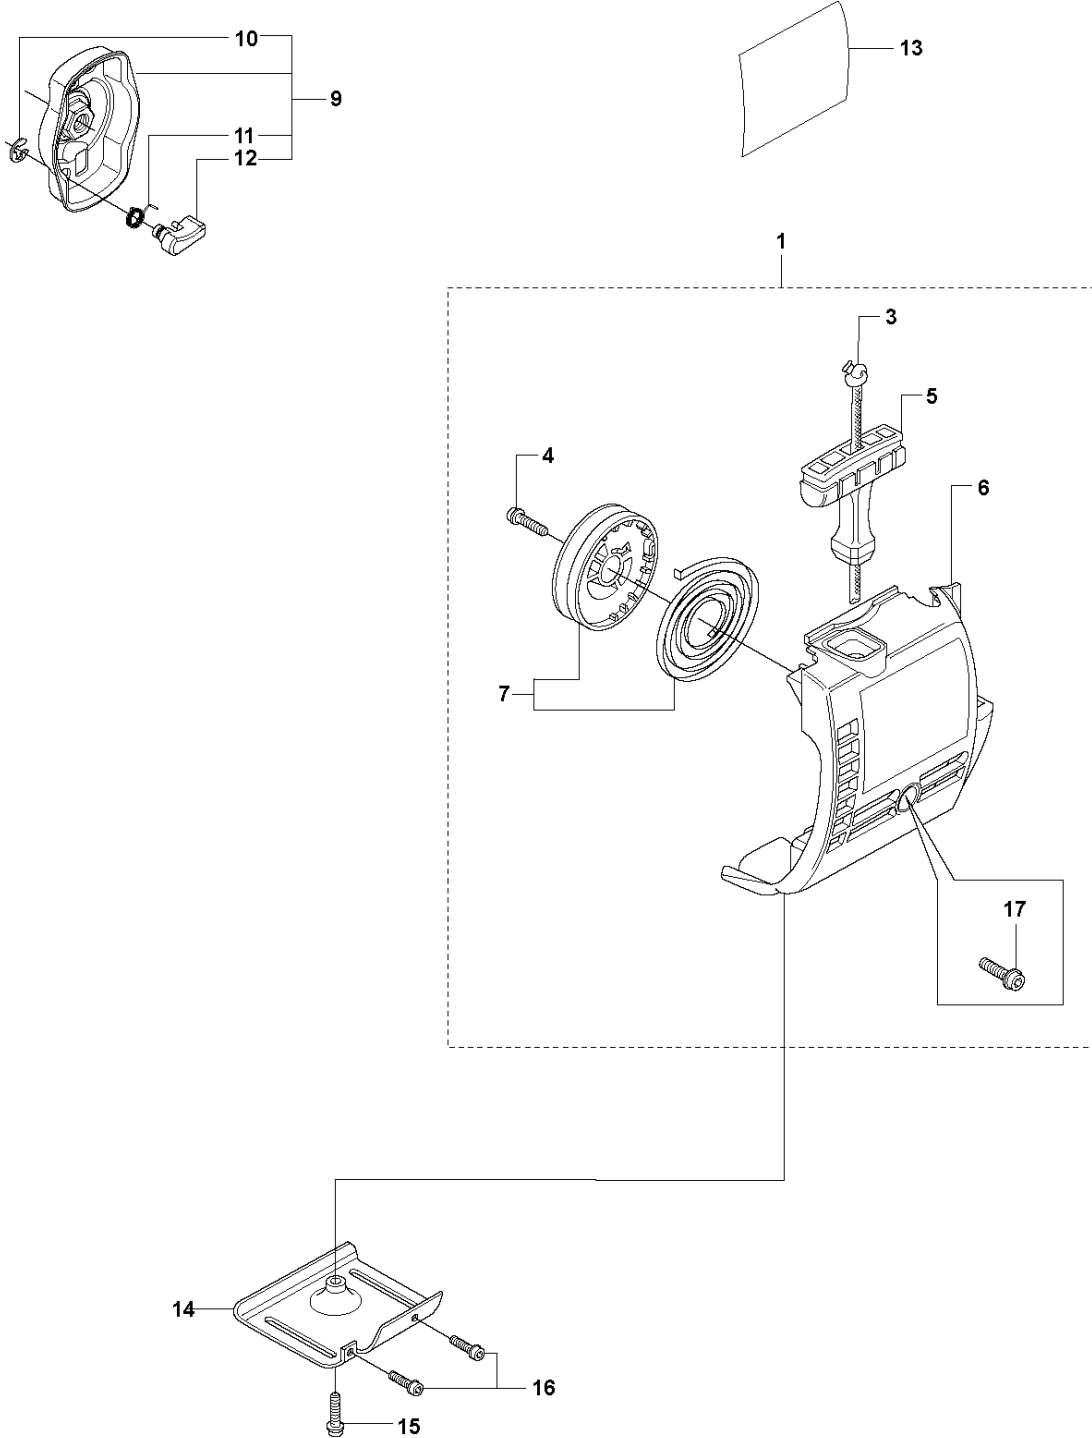

H4 326LS STARTER

STARTER

326 RX, from 2009-05 -

Ref	Part no.	Description	Remark	Qty	Kit
1	503 85 28-07	STARTER ASSY	captive screws	1	
3	503 85 89-01	STARTER CORD		1	1
4	503 21 77-16	SCREW IH SCT		1	1
5	537 00 84-01	STARTER HANDLE		1	1
6	503 85 87-03	STARTER HOUSING	captive screws	1	
7	503 96 49-01	STARTER PULLEY		1	1
9	503 87 33-05	STARTER PAWL BRIDGE		1	
10	735 31 08-20	E-CLIP		2	9
11	503 87 36-01	SPRING		2	9
12	503 87 35-02	STARTER PAWL		2	9
13	537 35 34-54	LABEL	326LS	1	
14	537 03 41-01	PROTECTIVE PLATE		1	
15	503 20 03-16	SCREW IH SCFM	M5x16	1	
16	503 21 66-18	SCREW IH SCT		2	
17	574 47 70-03	SCREW IH SCFMO	captive screws	1