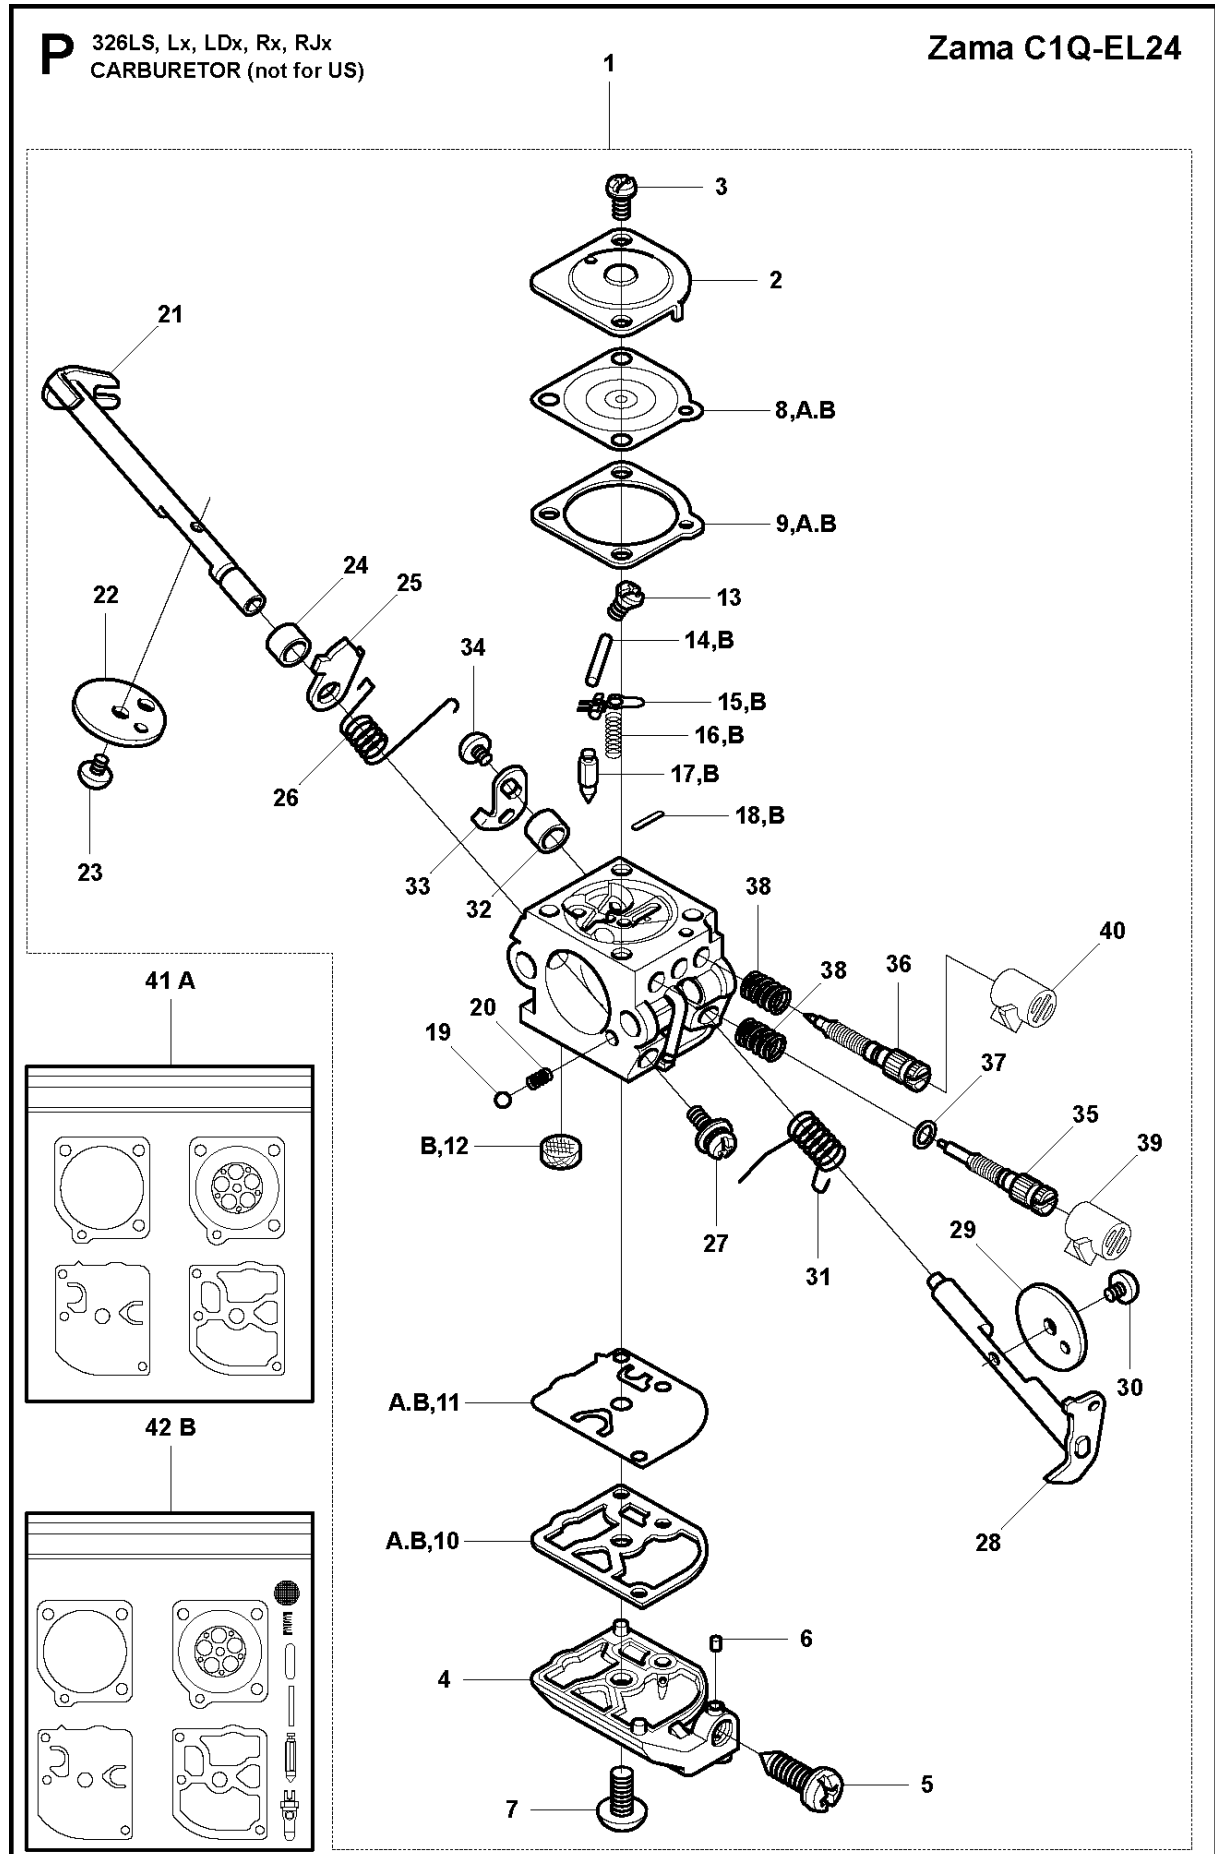

Ref	Part no.	Description	Remark	Qty	Kit
1	503 28 34-01	CARBURETTOR	Zama C1Q-EL24 (Not for US)	1	
2	503 97 43-01	COVER		1	1
3	503 48 05-01	SCREW		2	1
4	537 02 02-01	COVER		1	1
5	537 02 07-01	SCREW		1	1
6	503 48 11-01	PIECE		1	1
7	503 47 96-01	SCREW		1	1
8	537 04 89-01	DIAPHRAGM		1	1,A,B
9	537 02 04-01	GASKET		1	1,A,B
10	537 02 01-01	GASKET PUMP		1	1,A,B
11	537 02 00-01	DIAPHRAGM PUMP		1	1,A,B
12	503 53 57-01	STRAINER		1	1,B
13	503 48 01-01	SCREW		1	1
14	503 48 00-01	PIN RETAINING SCREW		1	1,B
15	503 66 59-01	LEVER		1	1,B
16	537 02 03-01	SPRING		1	1,B
17	503 47 97-01	VALVE		1	1,B
18	537 02 08-01	PLUG		1	1,B
19	537 01 25-01	BALL		1	1
20	537 01 26-01	SPRING		1	1
21	537 02 09-01	SHAFT ASSY		1	1
22	537 37 03-01	VALVE		1	1
23	503 48 18-01	SCREW		1	1
24	503 48 19-01	COLLAR		1	1
25	537 04 90-01	LEVER		1	1
26	537 02 10-01	SPRING		1	1
27	503 75 53-01	SCREW		1	1
28	537 01 96-01	SHAFT ASSY		1	1
29	537 01 99-01	VALVE		1	1
30	503 47 92-01	SCREW		1	1
31	537 01 97-01	SPRING		1	1
32	503 47 89-01	COLLAR		1	1
33	537 01 98-01	LEVER		1	1
34	503 47 90-01	SCREW		1	1
35	537 02 06-01	SCREW		1	1
36	537 12 78-01	SCREW		1	1
37	503 97 40-01	WASHER		1	1
38	503 48 08-01	SPRING		1	1
39	537 02 16-01	LIMITER CAP		1	1
40	537 02 16-01	LIMITER CAP		1	1
41	531 00 45-52	GASKET KIT		1	
42	531 00 45-53	SET		1