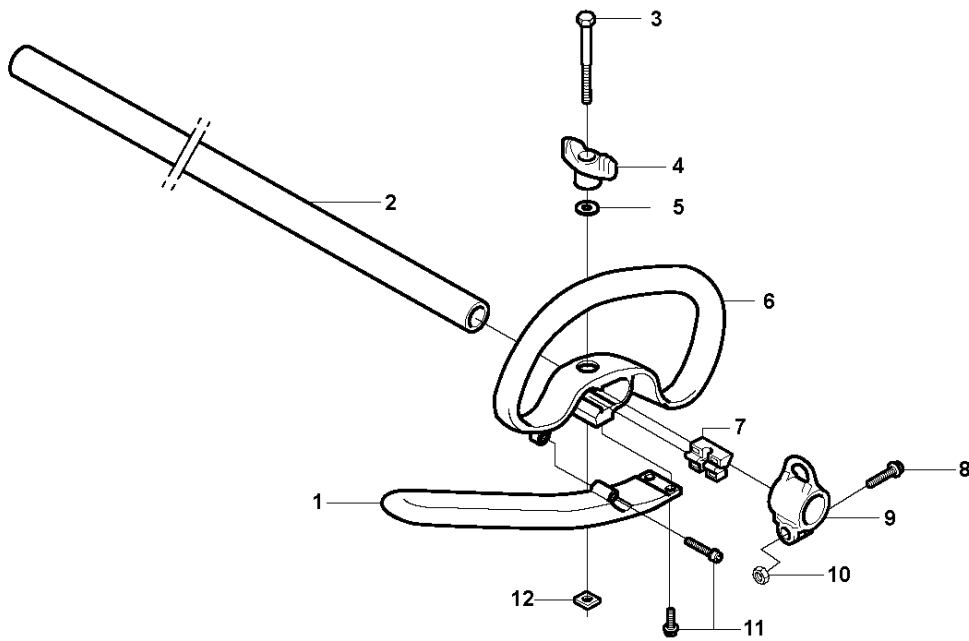

B 326LS, Lx, LDx, Rx, RJx
SHAFT & HANDLE

SHAFT & HANDLE

326 RX, from 2009-05 -

Ref	Part no.	Description	Remark	Qty	Kit
1	503 99 78-01	HANDLE.J	326RJx	1	
1	503 99 78-04	HANDLE	Captive screws	1	
2	503 88 88-01	TUBE		1	
3	725 23 78-51	SCREW EHHM	326L, LS	1	
3	725 23 80-51	SCREW EHHM	326Lx,	1	
4	503 87 90-01	KNOB	326Lx	1	
5	503 23 00-61	WASHER	326L, LS	1	
6	503 87 19-03	HANDLE	326Lx	1	
6	503 87 19-08	HANDLE	Captive screws	1	
7	503 94 03-01	DISTANCE.HANDLE		1	
8	503 20 07-16	SCREW IHSCFM	326RJx	1	
9	503 94 10-01	HOOK	326RJx	1	
10	731 23 14-01	HEXAGON NUT	326RJx	1	
11	503 21 68-16	SCREW IHSCFT	326RJx	3	
11	574 18 15-01	SCREW IHSCFTO	326RJx Captive screws	3	
12	502 19 71-01	SQUARE NUT		1	
13	537 23 48-01	DRIVE SHAFT		1	
14	735 31 12-00	CIRCLIP		1	
15	537 23 75-01	CLUTCH DRUM ASSY		1	
16	537 29 48-01	LABEL		1	
17	503 79 56-01	LABEL		1	
18	537 10 10-01	LABEL	326RJx	1