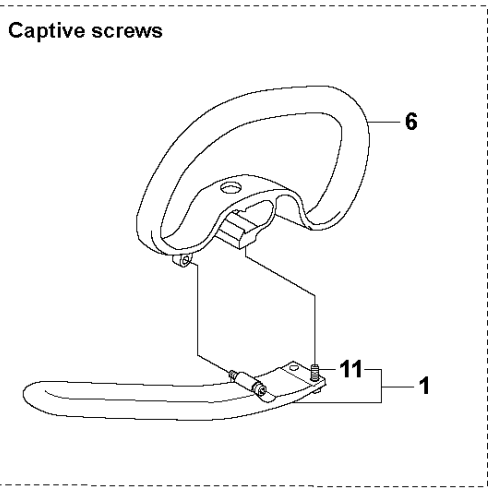

B 326LS, Lx, LDx, Rx, RJx
SHAFT & HANDLE

SHAFT & HANDLE

326 RX, from 2009-05 -

Ref	Part no.	Description	Remark	Qty	Kit
1	503 99 78-01	HANDLE.J	326RJx	1	
1	503 99 78-04	HANDLE	Captive screws	1	
2	503 88 88-01	TUBE		1	
3	725 23 78-51	SCREW EHHM	326L, LS	1	
3	725 23 80-51	SCREW EHHM	326Lx,	1	
4	503 87 90-01	KNOB	326Lx	1	
5	503 23 00-61	WASHER	326L, LS	1	
6	503 87 19-03	HANDLE	326Lx	1	
6	503 87 19-08	HANDLE	Captive screws	1	
7	503 94 03-01	DISTANCE.HANDLE		1	
8	503 20 07-16	SCREW IHSCFM	326RJx	1	
9	503 94 10-01	HOOK	326RJx	1	
10	731 23 14-01	HEXAGON NUT	326RJx	1	
11	503 21 68-16	SCREW IHSCFT	326RJx	3	
11	574 18 15-01	SCREW IHSCFTO	326RJx Captive screws	3	
12	502 19 71-01	SQUARE NUT		1	
13	537 23 48-01	DRIVE SHAFT		1	
14	735 31 12-00	CIRCLIP		1	
15	537 23 75-01	CLUTCH DRUM ASSY		1	
16	537 29 48-01	LABEL		1	
17	503 79 56-01	LABEL		1	
18	537 10 10-01	LABEL	326RJx	1