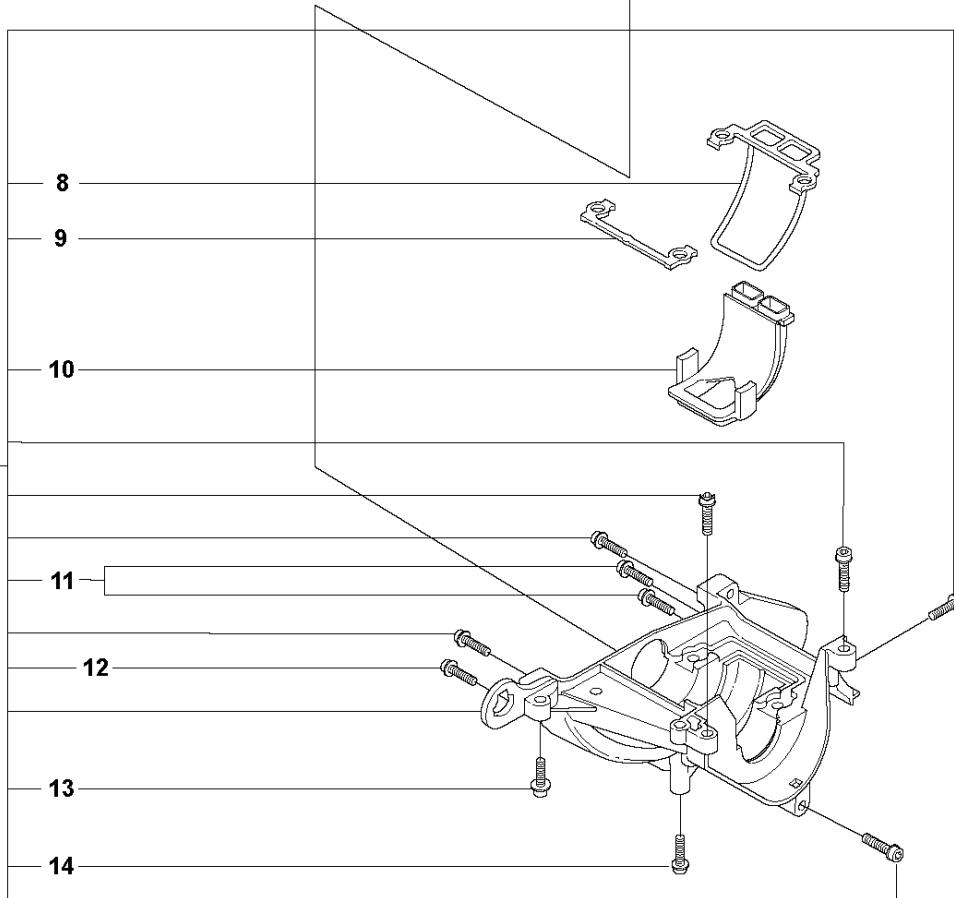

M 326LS, Lx, LDx, Rx, RJx
CRANK CASE

CRANKCASE

326 RX, from 2009-05 -

Ref	Part no.	Description	Remark	Qty	Kit
1	537 30 96-01	COMPRESSION SLEEVE		1	
2	503 21 68-25	SCREW IHSCFT		2	1
3	537 04 12-07	CLUTCH COVER		1	
4	537 42 50-01	PROTECTIVE PLATE		1	3
5	503 20 03-16	SCREW IHSCFM	M5x16	1	3
6	537 07 36-01	SPRING		1	3
7	537 08 52-03	CRANKCASE		1	
8	537 06 69-01	GASKET CRANKCASE		1	7
9	537 08 85-01	GASKET		1	7
10	537 06 68-01	INSERT CRANKCASE		1	7
11	503 21 66-18	SCREW IHST		1	7
12	503 20 03-16	SCREW IHSCFM	M5x16	8	7
13	503 21 77-16	SCREW IHST		1	7
14	503 20 14-12	SCREW IHSCFMO		1	7