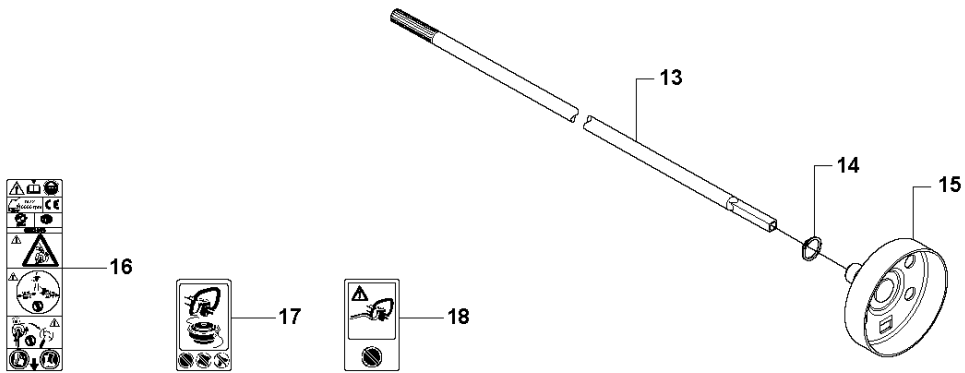

B 326LS, Lx, LDx, Rx, RJx
SHAFT & HANDLE

SHAFT & HANDLE

326 RX, from 2009-05 -

Ref	Part no.	Description	Remark	Qty	Kit
1	503 99 78-01	HANDLE.J	326RJx	1	
1	503 99 78-04	HANDLE	Captive screws	1	
2	503 88 88-01	TUBE		1	
3	725 23 78-51	SCREW EHHM	326L, LS	1	
3	725 23 80-51	SCREW EHHM	326Lx,	1	
4	503 87 90-01	KNOB	326Lx	1	
5	503 23 00-61	WASHER	326L, LS	1	
6	503 87 19-03	HANDLE	326Lx	1	
6	503 87 19-08	HANDLE	Captive screws	1	
7	503 94 03-01	DISTANCE.HANDLE		1	
8	503 20 07-16	SCREW IHSCFM	326RJx	1	
9	503 94 10-01	HOOK	326RJx	1	
10	731 23 14-01	HEXAGON NUT	326RJx	1	
11	503 21 68-16	SCREW IHSCFT	326RJx	3	
11	574 18 15-01	SCREW IHSCFTO	326RJx Captive screws	3	
12	502 19 71-01	SQUARE NUT		1	
13	537 23 48-01	DRIVE SHAFT		1	
14	735 31 12-00	CIRCLIP		1	
15	537 23 75-01	CLUTCH DRUM ASSY		1	
16	537 29 48-01	LABEL		1	
17	503 79 56-01	LABEL		1	
18	537 10 10-01	LABEL	326RJx	1