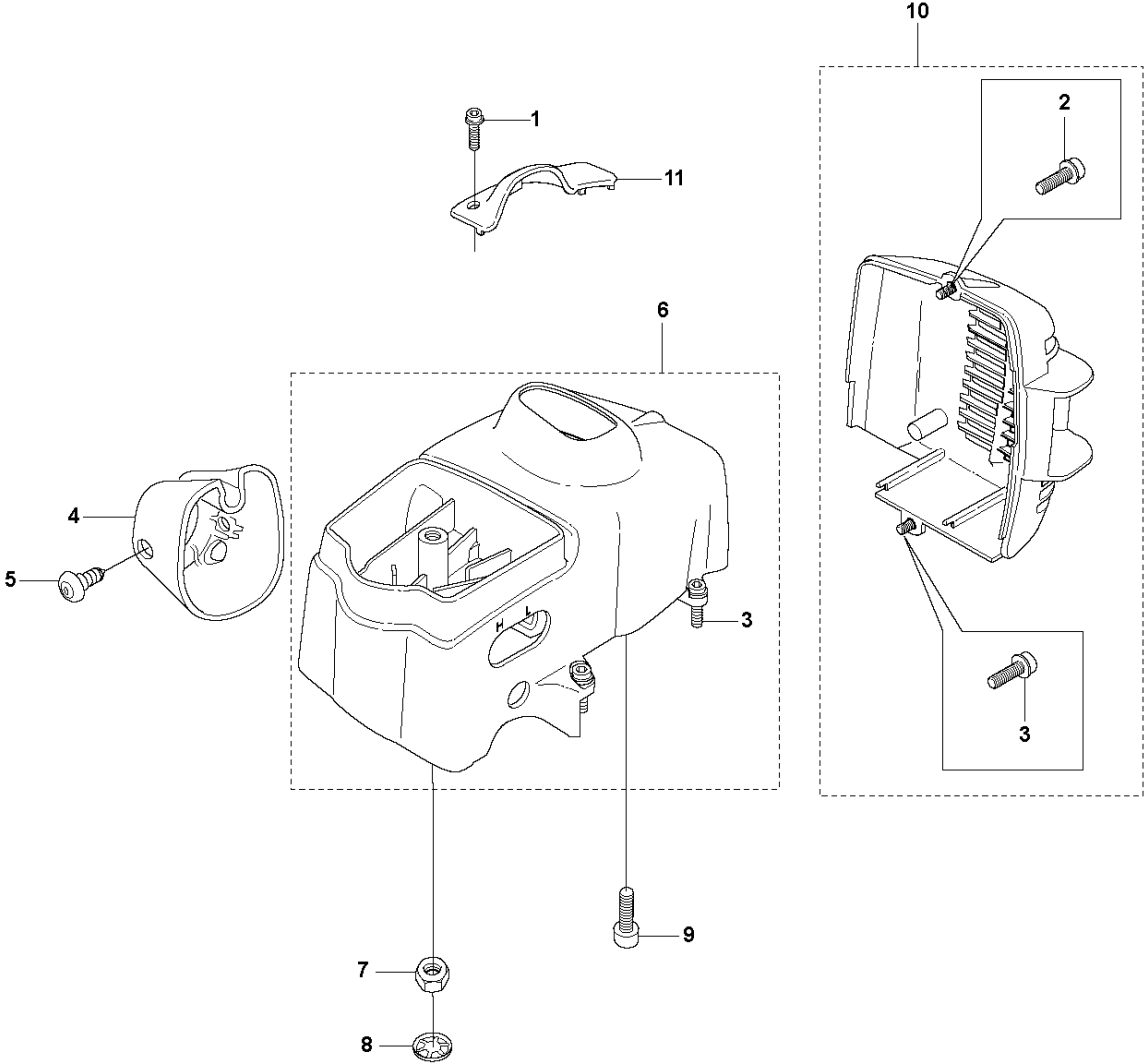

F2 326LS, Lx, LDx, Rx, RJx
COVERS

COVER

326 RX, from 2009-05 -

Ref	Part no.	Description	Remark	Qty	Kit
9	503 21 71-16	SCREW IH SCT		1	
7	503 22 24-01	LOCKING NUT		1	
5	503 96 13-01	SCREW	326Rx	2	
4	503 97 21-01	COVER	326Rx	1	
6	537 06 61-03	CYLINDER COVER	captive screws	1	
10	537 06 65-02	HEAT PROTECTOR		1	
11	537 10 44-01	ARM PROTECTION			
8	544 90 85-01	WASHER		1	
3	574 47 70-03	SCREW IH SCFMO	captive screws M5x16	4	6, 10
1	503 21 35-12	SCREW CCRPANT		1	
2	574 18 15-01	SCREW IH SCFTO		1	10