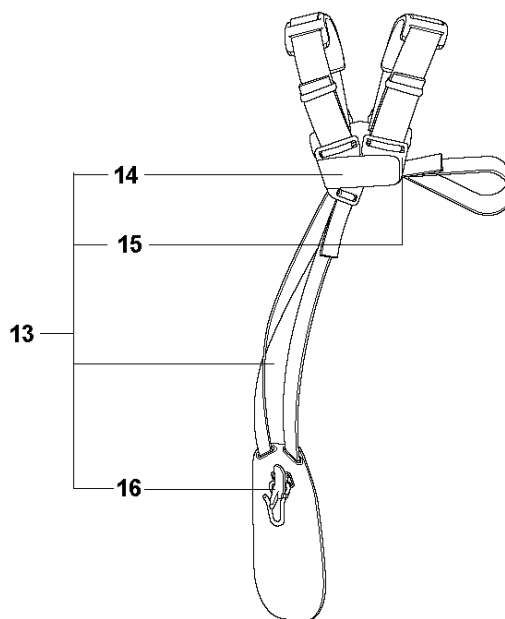

SPARE PARTS LIST

BRUSHCUTTERS/CLEARING SAWS

326 RX, from 2009-05 -

R 326LS, Lx, LDx, Rx, RJx
ACCESSORIES

ACCESSORIES

326 RX, from 2009-05 -

Ref	Part no.	Description	Remark	Qty	Kit
1	502 28 59-01	STOP		1	
2	502 11 46-02	SOCKET WRENCH		1	
3	501 60 02-03	SCREWDRIVER		1	
4	502 21 58-01	L-NYCKEL		1	
5	531 00 92-48	FILTER OIL	Oil Air filter	1	
6	537 35 36-01	LOOP		1	
7	537 35 01-01	LOOP		1	6
8	725 23 31-51	SCREW		1	
9	537 13 04-02	KNOB		1	
10	503 97 64-01	GREASE		1	
11	537 31 29-01	TRANSPORT GUARD	200-275 mm	1	
12	537 21 62-01	HARNESS		1	
12	537 21 62-02	HARNESS	US	1	
13	537 21 63-01	HARNESS		1	
13	537 21 63-02	HARNESS	US	1	
14	503 73 41-02	FRONT PIECE		1	13
15	503 73 41-01			1	13
16	502 02 28-02	WELT HOOK		1	13

Q 326LS, Lx, LDx, Rx, RJx
ACCESSORIES

ACCESSORIES

326 RX, from 2009-05 -

Ref	Part no.	Description	Remark	Qty	Kit
1	544 04 42-10	ACCESSORY BAG	Captive screws	1	
2	573 99 43-04	SCREW IHSCFMO	Captive screws	2	1
3	574 56 80-01	CLAMP	Captive screws	1	1
4	537 29 34-01	ADAPTER		1	1
5	574 56 49-02	BLADE GUARD	Captive screws	1	1
6	503 20 03-16	SCREW IHSCFM	Captive screws	4	1
7	574 03 95-01	LOCKING NUT	Captive screws	4	1
8	503 97 71-01	TRIMMER GUARD		1	
9	503 21 07-16	SCREW IHSCFT		1	8
10	503 79 88-01	BLADE		1	8
11	503 93 42-02	COMBI GUARD		1	
12	503 21 07-16	SCREW IHSCFT		1	11
13	503 79 88-01	BLADE		1	11

BEVEL GEAR

326 RX, from 2009-05 -

Ref	Part no.	Description	Remark	Qty	Kit
1	537 33 38-02	BEVEL GEAR		1	
2	503 85 63-01	NUT		1	1
3	537 28 56-01	SUPPORT FLANGE		1	1
4	537 29 26-01	CUP		1	1
5	537 23 49-01	DRIVER ASSY		1	1
6	735 31 28-10	CIRCLIP		1	1
7	503 25 24-01	BALL BEARING		1	1
8	738 21 98-00	BALL BEARING		1	1
9	503 20 15-01	SCREW IHHM		1	1
10	503 20 14-12	SCREW IHSCFMO		1	1
11	503 20 07-25	SCREW IHSCFM		1	1
12	738 21 99-00	BALL BEARING		1	1
13	738 21 99-02	BALL BEARING		1	1
14	735 31 11-00	CIRCLIP		1	1
15	735 31 25-10	CIRCLIP		1	1
16	574 30 69-01	CLAMP		1	
17	503 20 07-12	SCREW IHSCFM		1	16
18	725 23 70-51	SCREW		1	16