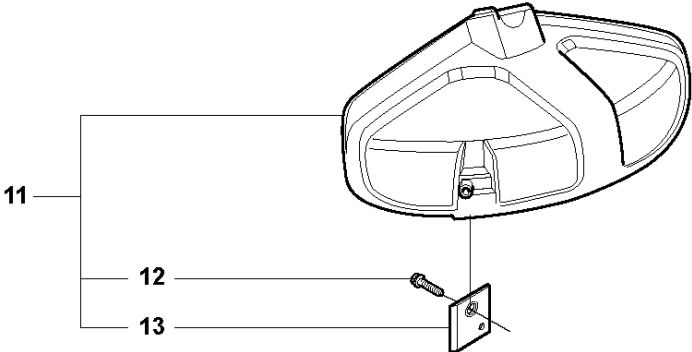

Q 326LS, Lx, LDx, Rx, RJx
ACCESSORIES

ACCESSORIES

326 RX, from 2009-05 -

Ref	Part no.	Description	Remark	Qty	Kit
1	544 04 42-10	ACCESSORY BAG	Captive screws	1	
2	573 99 43-04	SCREW IHSCFMO	Captive screws	2	1
3	574 56 80-01	CLAMP	Captive screws	1	1
4	537 29 34-01	ADAPTER		1	1
5	574 56 49-02	BLADE GUARD	Captive screws	1	1
6	503 20 03-16	SCREW IHSCFM	Captive screws	4	1
7	574 03 95-01	LOCKING NUT	Captive screws	4	1
8	503 97 71-01	TRIMMER GUARD		1	
9	503 21 07-16	SCREW IHSCFT		1	8
10	503 79 88-01	BLADE		1	8
11	503 93 42-02	COMBI GUARD		1	
12	503 21 07-16	SCREW IHSCFT		1	11
13	503 79 88-01	BLADE		1	11