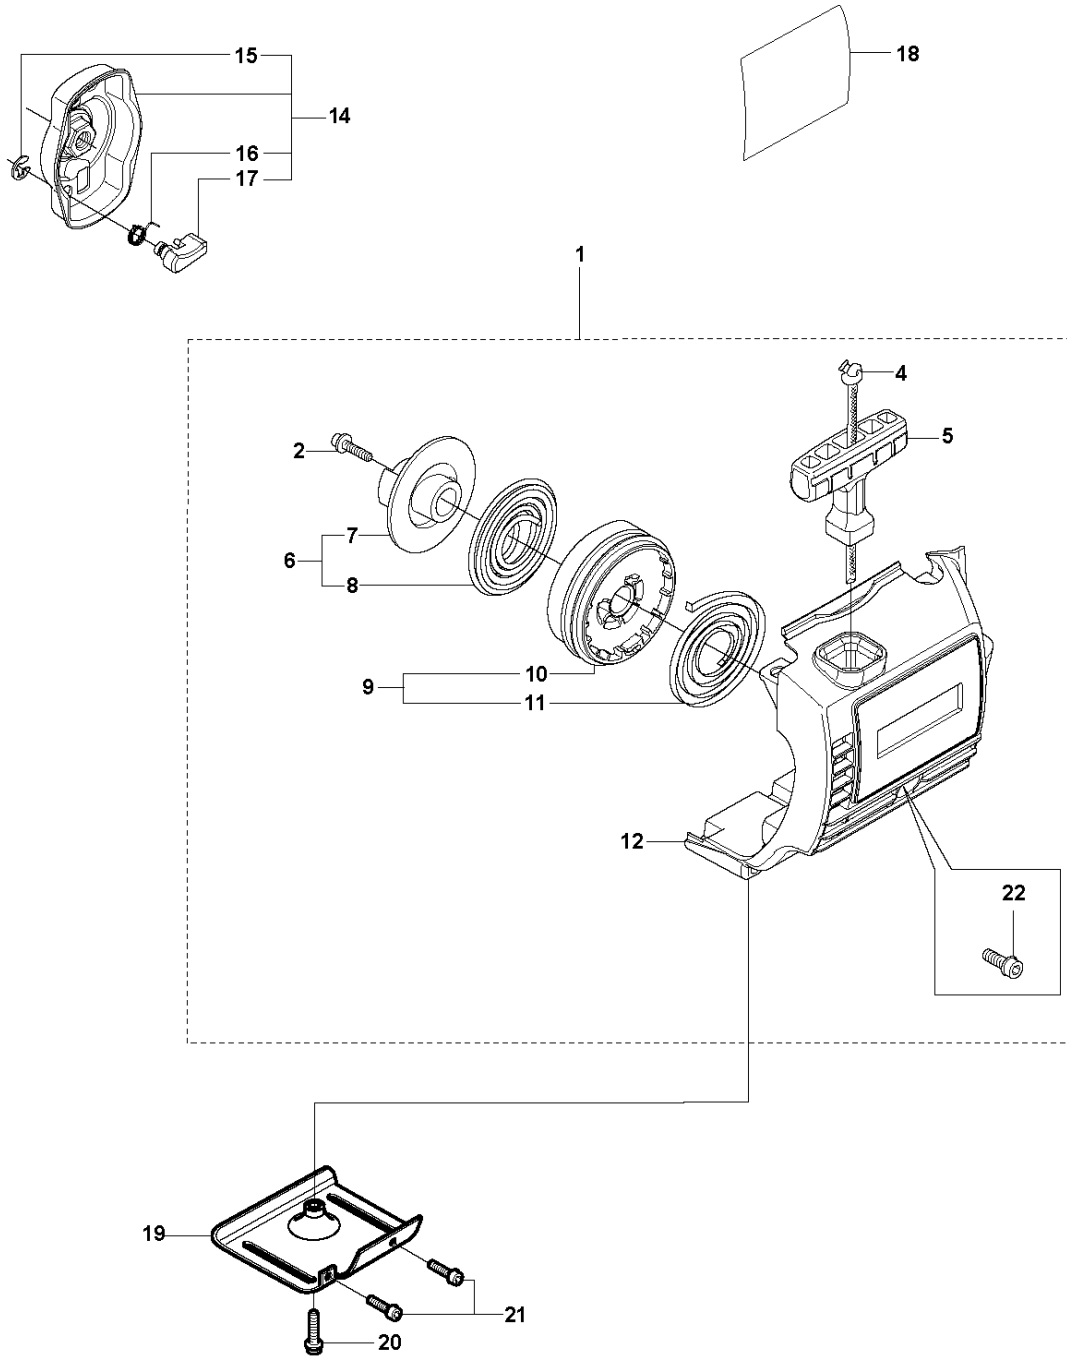

H2 326Lx, LDx, Rx, RJx STARTER

STARTER

326 RX, from 2009-05 -

Ref	Part no.	Description	Remark	Qty	Kit
1	544 07 11-03	STARTER ASSY	captive screws	1	
2	503 21 77-25	SCREW IH SCT		1	1
4	503 85 89-01	STARTER CORD		1	1
5	537 00 84-01	STARTER HANDLE		1	1
6	502 08 24-01	DRIVER		1	1
7	544 03 87-02	DRIVER		1	1
8	544 03 88-02	SPRING		1	1
9	544 16 65-01	STARTER PULLEY ASSY		1	1
10	544 03 86-01	STARTER PULLEY		1	1
11	503 85 90-01	RECOIL SPRING		1	1
12	537 41 16-02	STARTER HOUSING	captive screws	1	1
14	503 87 33-05	STARTER PAWL BRIDGE		1	
15	735 31 08-20	E-CLIP		2	14
16	503 87 36-01	SPRING		2	14
17	503 87 35-02	STARTER PAWL		2	14
18	537 35 34-31	LABEL	326Lx	1	
18	537 35 34-33	LABEL	326Rx	1	
18	537 35 34-32	LABEL	326LDx	1	
18	537 35 34-34	LABEL	326RJx	1	
19	537 03 41-01	PROTECTIVE PLATE		1	
20	503 20 03-16	SCREW IH SCFM		1	
21	503 21 66-18	SCREW IH SCT		1	
22	574 47 70-03	SCREW IH SCFMO	captive screws	1