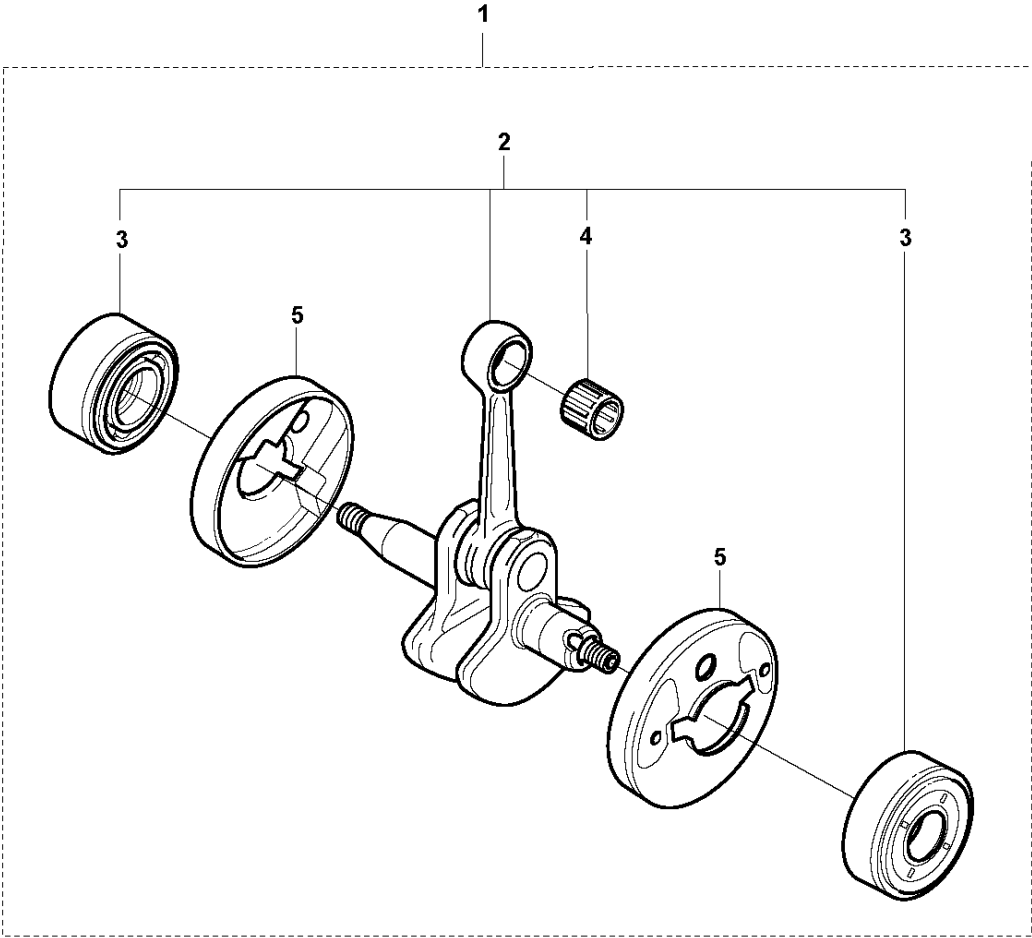

N 326LS, Lx, LDx, Rx, RJx
CRANK SHAFT

CRANKSHAFT

326 RX, from 2009-05 -

Ref	Part no.	Description	Remark	Qty	Kit
1	503 85 24-74	CRANKSHAFT ASSY		1	
2	503 85 24-75	CRANKSHAFT ASSY		1	1
3	503 94 02-03	BEARING CAGE		2	1, 2
4	503 71 22-01	BEARING		1	1, 2
5	503 94 05-01	CUP		2	1