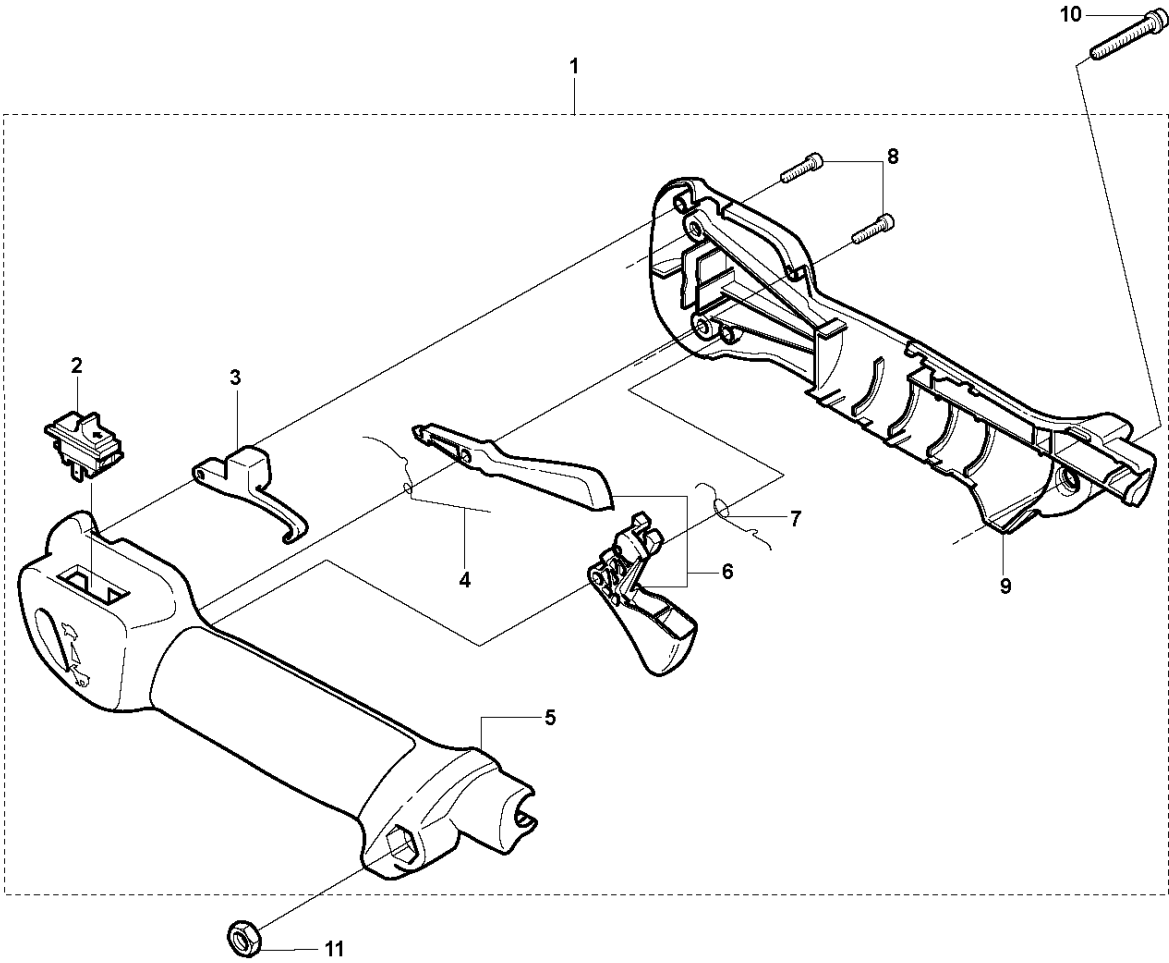

E2 326Rx
THROTTLE CONTROLS

THROTTLE CONTROLS

326 RX, from 2009-05 -

Ref	Part no.	Description	Remark	Qty	Kit
1	537 42 45-13	HANDLE SYSTEM ASSY		1	
2	537 41 90-01	SWITCH		1	1
3	537 16 07-01	STARTER THROTTLE LOC		1	1
4	537 17 43-01	SPRING		1	1
5	537 16 02-02	HANDLE HALF LEFT		1	1
6	506 49 77-01	THROTTLE CONTROL		1	1
7	537 17 42-01	SPRING THROTTLE TRIG		1	1
8	503 21 66-16	SCREW IHST		2	1
9	537 16 03-02	HANDLE HALF RIGHT		1	1
10	503 20 07-35	SCREW IHSCFM		1	
11	503 22 10-13	HEXAGON NUT		1	
12	537 42 44-01	WIRING ASSY		1	
13	503 21 66-16	SCREW IHST		1	12
14	537 17 39-01	THROTTLE WIRE ASSY		1	12