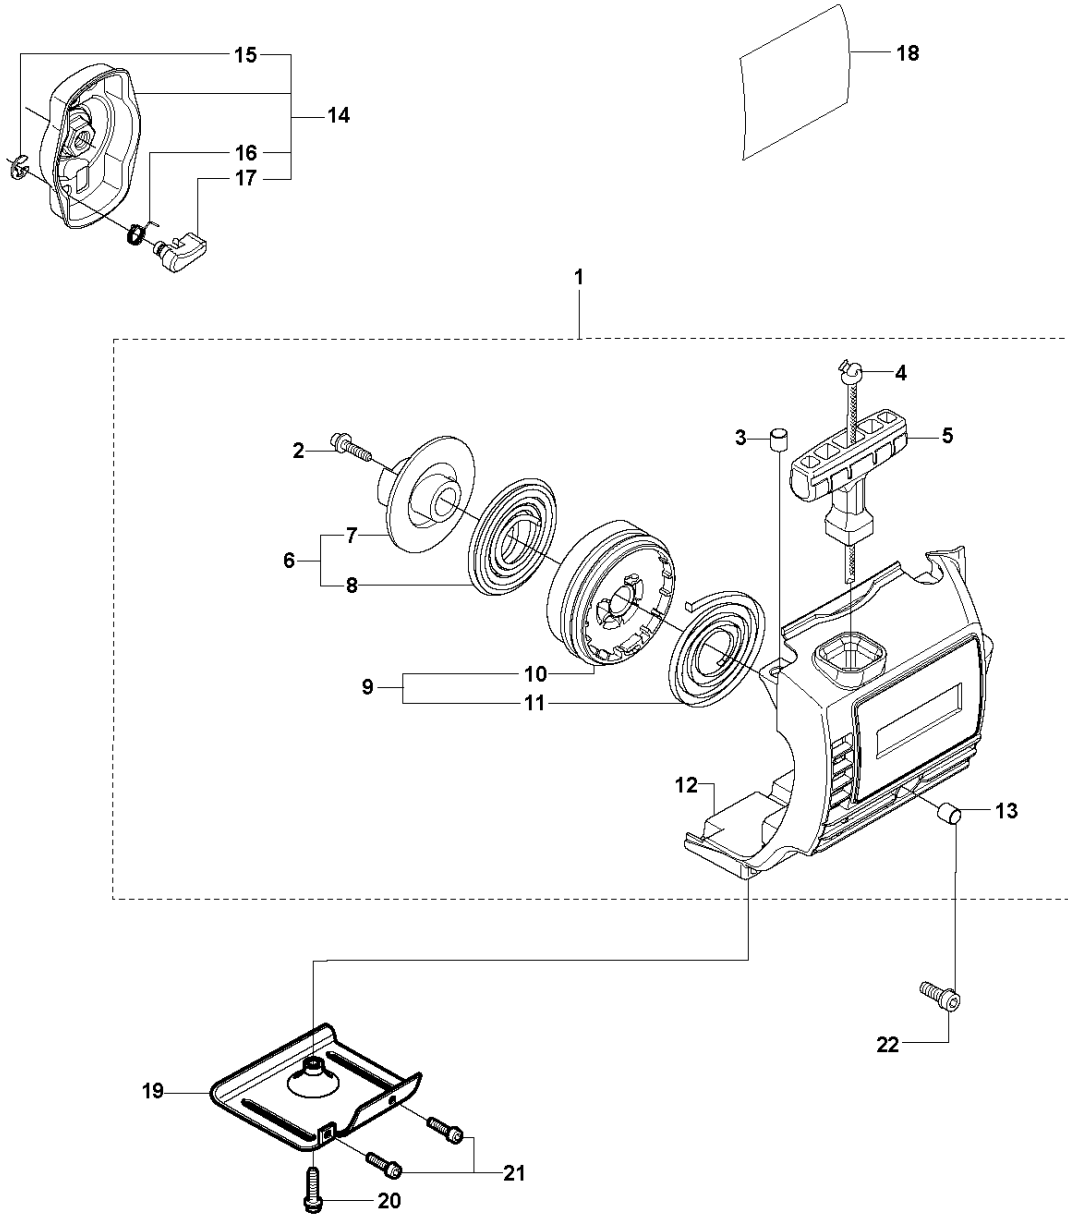

H1 326Lx, LDx, Rx, RJx
STARTER

STARTER

326 RX, from 2009-05 -

Ref	Part no.	Description	Remark	Qty	Kit
1	544 07 11-02	STARTER ASSY		1	
2	503 21 77-25	SCREW IHSC T		1	1
3	537 37 93-02	SPACING SLEEVE		2	1
4	503 85 89-01	STARTER CORD		1	1
5	537 00 84-01	STARTER HANDLE		1	1
6	502 08 24-01	DRIVER		1	1
7	544 03 87-02	DRIVER		1	1
8	544 03 88-02	SPRING		1	1
9	544 16 65-01	STARTER PULLEY ASSY		1	1
10	544 03 86-01	STARTER PULLEY		1	1
11	503 85 90-01	RECOIL SPRING		1	1
12	537 41 16-01	STARTER HOUSING		1	1
13	537 37 93-02	SPACING SLEEVE		1	1
14	503 87 33-05	STARTER PAWL BRIDGE		1	
15	735 31 08-20	E-CLIP		2	14
16	503 87 36-01	SPRING		2	14
17	503 87 35-02	STARTER PAWL		2	14
18	537 35 34-31	LABEL		1	
18	537 35 34-33	LABEL	326Lx	1	
18	537 35 34-32	LABEL	326Rx	1	
18	537 35 34-34	LABEL	326LDx	1	
19	537 03 41-01	PROTECTIVE PLATE	326RJx	1	
20	503 20 03-16	SCREW IHSCFM		1	
21	503 21 66-18	SCREW IHSC T		1	
22	503 21 68-20	SCREW IHSCFT		1