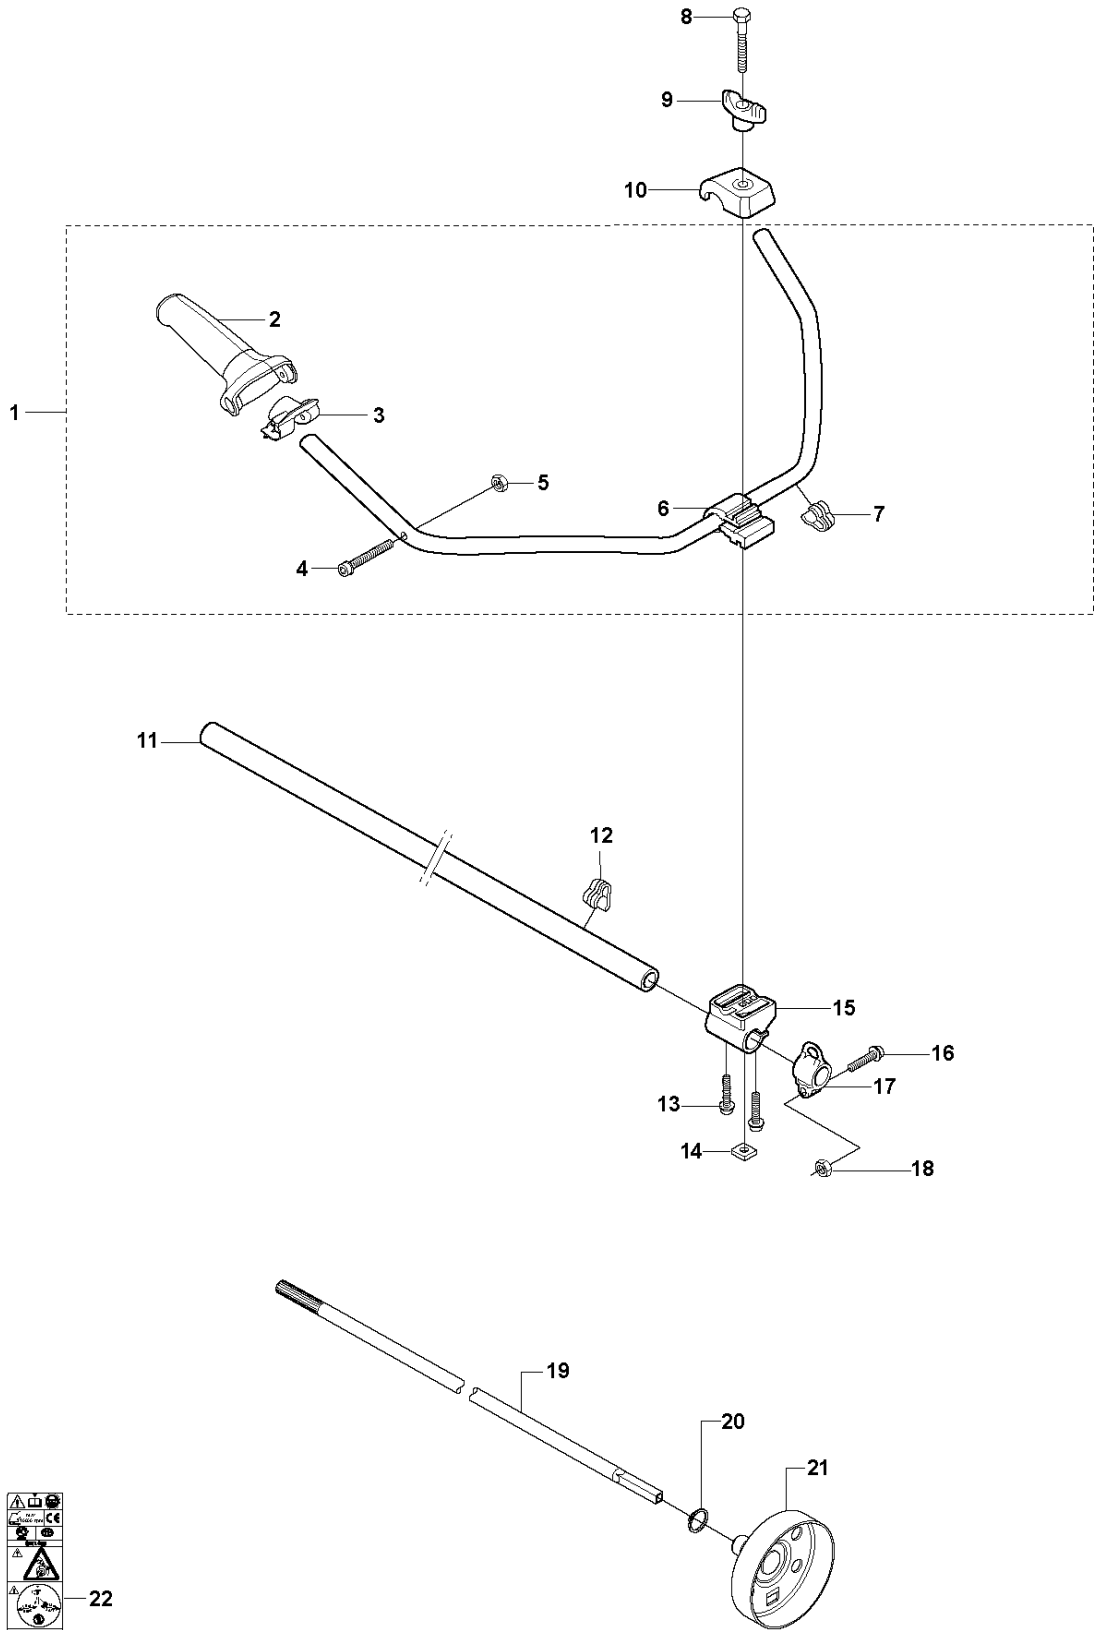

D 326Rx
SHAFT & HANDLE

SHAFT & HANDLE

326 RX, from 2009-05 -

Ref	Part no.	Description	Remark	Qty	Kit
1	503 72 43-09	HANDLEBAR		1	
2	537 17 28-01	HANDLE		1	1
3	537 17 29-01	COVER		1	1
4	503 20 02-45	SCREW IHSCFM		1	1
5	731 23 14-01	HEXAGON NUT		1	1
6	503 75 00-01	HANDLEBAR BRACKET		1	1
7	502 21 12-01	STAPLE		1	1
8	725 23 86-51	SCREW EHHM			
9	502 20 38-01	KNOB		1	
10	503 72 29-01	COVER HANDLE BAR		1	
11	503 88 88-01	TUBE		1	
12	502 21 12-01	STAPLE		1	
13	503 21 75-25	SCREW IHSCFT		2	
14	502 19 71-01	SQUARE NUT		1	
15	503 88 23-01	BRACKET		1	
16	503 20 07-16	SCREW IHSCFM		1	
17	503 94 10-01	HOOK		1	
18	731 23 14-01	HEXAGON NUT		1	
19	537 23 48-01	DRIVE SHAFT		1	
20	735 31 12-00	CIRCLIP		1	
21	537 23 75-01	CLUTCH DRUM ASSY		1	
22	537 29 48-01	LABEL		1