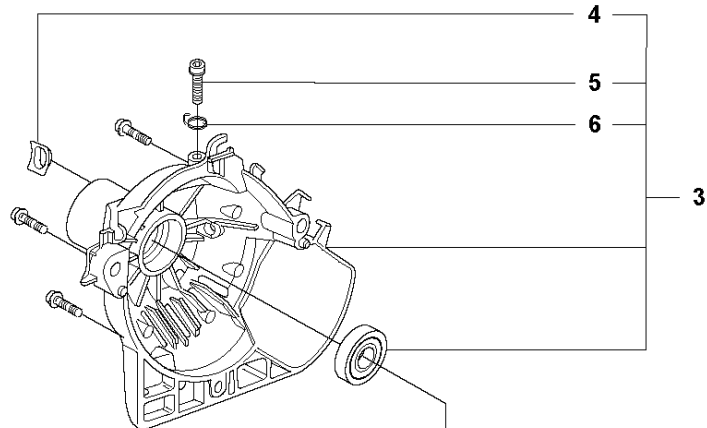

M 326LS, Lx, LDx, Rx, RJx
CRANK CASE

CRANKCASE

326 RX, from 2009-05 -

Ref	Part no.	Description	Remark	Qty	Kit
1	537 30 96-01	COMPRESSION SLEEVE		1	
2	503 21 68-25	SCREW IHSCFT		2	1
3	537 04 12-07	CLUTCH COVER		1	
4	537 42 50-01	PROTECTIVE PLATE		1	3
5	503 20 03-16	SCREW IHSCFM	M5x16	1	3
6	537 07 36-01	SPRING		1	3
7	537 08 52-03	CRANKCASE		1	
8	537 06 69-01	GASKET CRANKCASE		1	7
9	537 08 85-01	GASKET		1	7
10	537 06 68-01	INSERT CRANKCASE		1	7
11	503 21 66-18	SCREW IHST		1	7
12	503 20 03-16	SCREW IHSCFM	M5x16	8	7
13	503 21 77-16	SCREW IHST		1	7
14	503 20 14-12	SCREW IHSCFMO		1	7