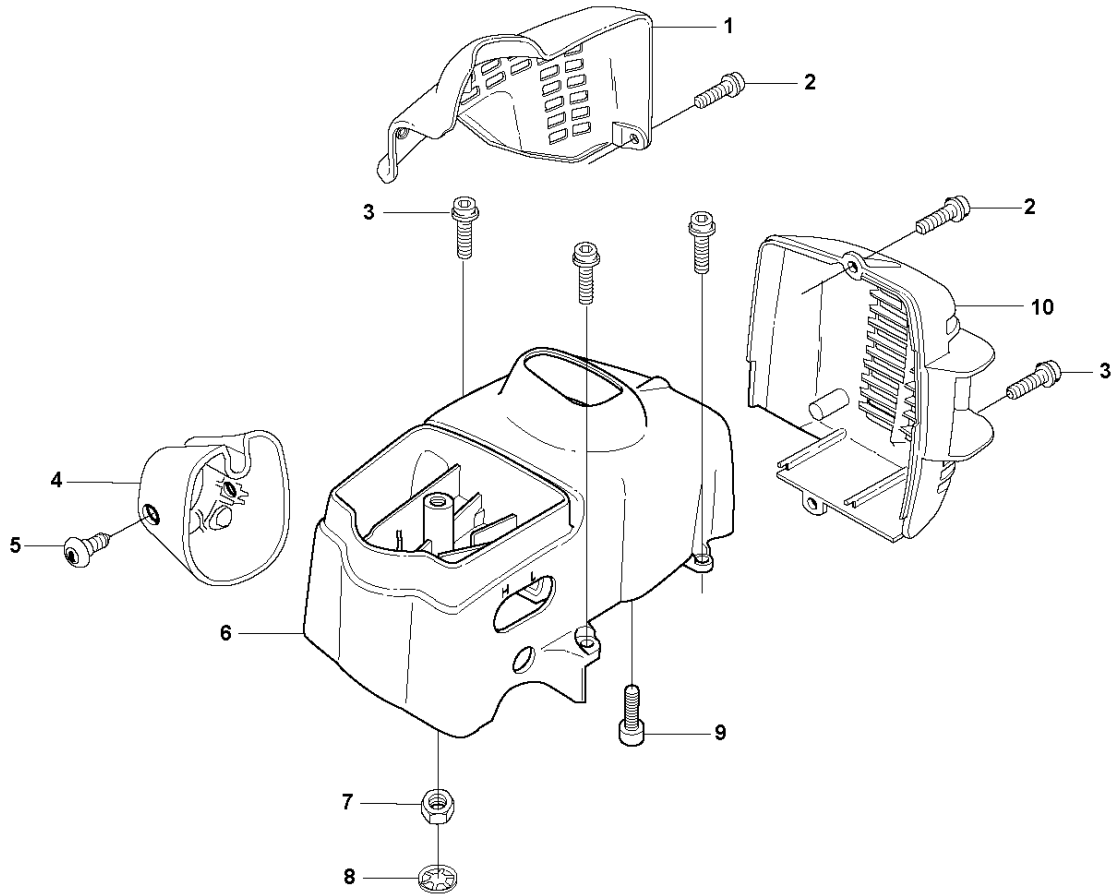

F1 326LS, Lx, LDx, Rx, RJx
COVERS

COVER

326 RX, from 2009-05 -

Ref	Part no.	Description	Remark	Qty	Kit
1	537 06 66-01	ARM PROTECTION		1	
2	503 21 68-20	SCREW IHSCFT		2	
3	503 20 03-16	SCREW IHSCFM	M5x16	4	
4	503 97 21-01	COVER	326Rx	1	
5	503 96 13-01	SCREW	326Rx	2	
6	537 06 61-02	CYLINDER COVER		1	
7	503 22 24-01	LOCKING NUT		1	
8	544 90 85-01	WASHER		1	
9	503 21 71-16	SCREW IHSCFT		1	
10	537 06 65-02	HEAT PROTECTOR		1