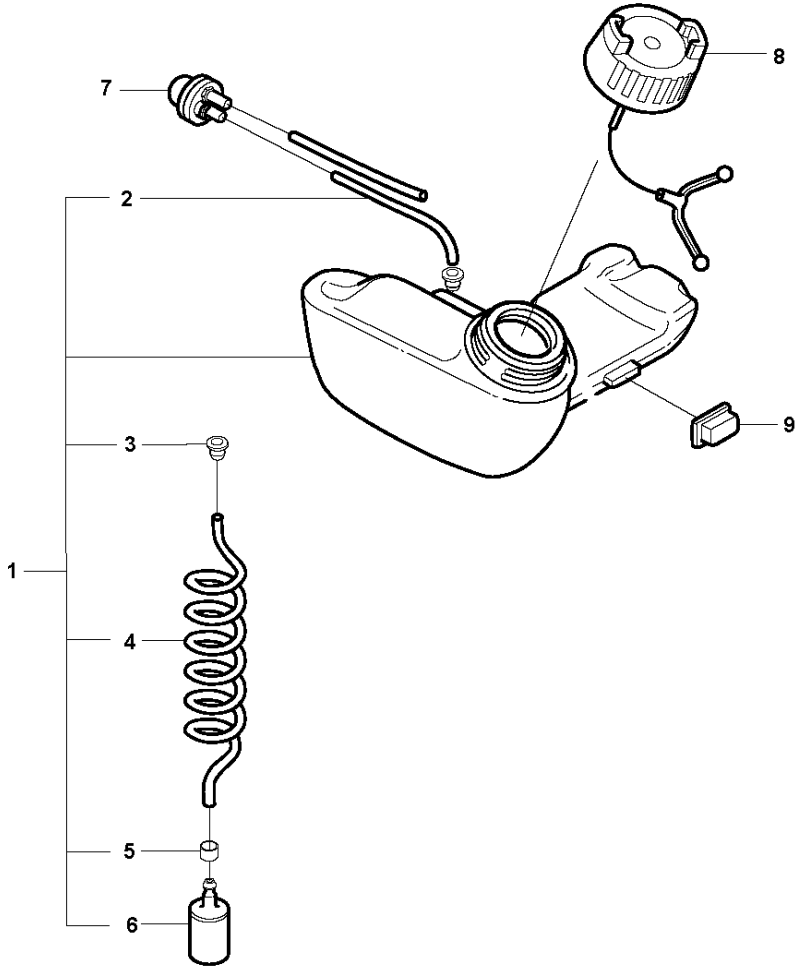

J 326LS, Lx, LDx, Rx, RJx
FUEL TANK

FUEL TANK

326 RX, from 2009-05 -

Ref	Part no.	Description	Remark	Qty	Kit
1	537 06 86-02	FUEL TANK		1	
2	537 04 24-01	FUEL HOSE		2	1
3	503 73 58-01	BUSHING		2	1
4	544 32 50-01	FUEL HOSE		1	1
5	504 02 24-01	HOSE CLAMP		1	1
6	503 44 32-01	FILTER		1	1
7	503 93 66-01	PRIMER HOUSING		1	
8	544 88 97-02	TANK CAP		1	
9	503 91 10-01	SUSPENSION		4