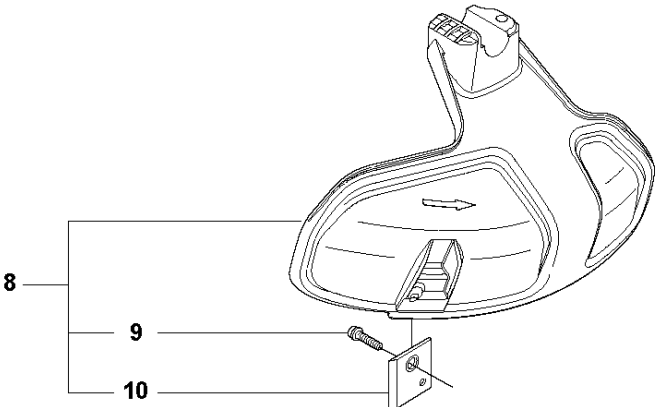

Q 326LS, Lx, LDx, Rx, RJx
ACCESSORIES

ACCESSORIES

326 RX, from 2009-05 -

Ref	Part no.	Description	Remark	Qty	Kit
1	544 04 42-10	ACCESSORY BAG	Captive screws	1	
2	573 99 43-04	SCREW IHSCFMO	Captive screws	2	1
3	574 56 80-01	CLAMP	Captive screws	1	1
4	537 29 34-01	ADAPTER		1	1
5	574 56 49-02	BLADE GUARD	Captive screws	1	1
6	503 20 03-16	SCREW IHSCFM	Captive screws	4	1
7	574 03 95-01	LOCKING NUT	Captive screws	4	1
8	503 97 71-01	TRIMMER GUARD		1	
9	503 21 07-16	SCREW IHSCFT		1	8
10	503 79 88-01	BLADE		1	8
11	503 93 42-02	COMBI GUARD		1	
12	503 21 07-16	SCREW IHSCFT		1	11
13	503 79 88-01	BLADE		1	11