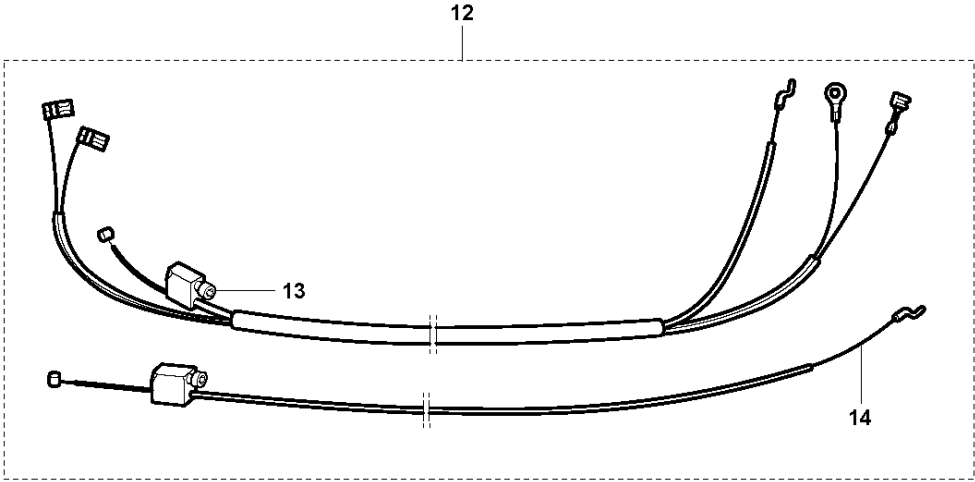

E2 326Rx
THROTTLE CONTROLS

THROTTLE CONTROLS

326 RX, from 2009-05 -

Ref	Part no.	Description	Remark	Qty	Kit
1	537 42 45-13	HANDLE SYSTEM ASSY		1	
2	537 41 90-01	SWITCH		1	1
3	537 16 07-01	STARTER THROTTLE LOC		1	1
4	537 17 43-01	SPRING		1	1
5	537 16 02-02	HANDLE HALF LEFT		1	1
6	506 49 77-01	THROTTLE CONTROL		1	1
7	537 17 42-01	SPRING THROTTLE TRIG		1	1
8	503 21 66-16	SCREW IHST		2	1
9	537 16 03-02	HANDLE HALF RIGHT		1	1
10	503 20 07-35	SCREW IHSCFM		1	
11	503 22 10-13	HEXAGON NUT		1	
12	537 42 44-01	WIRING ASSY		1	
13	503 21 66-16	SCREW IHST		1	12
14	537 17 39-01	THROTTLE WIRE ASSY		1	12