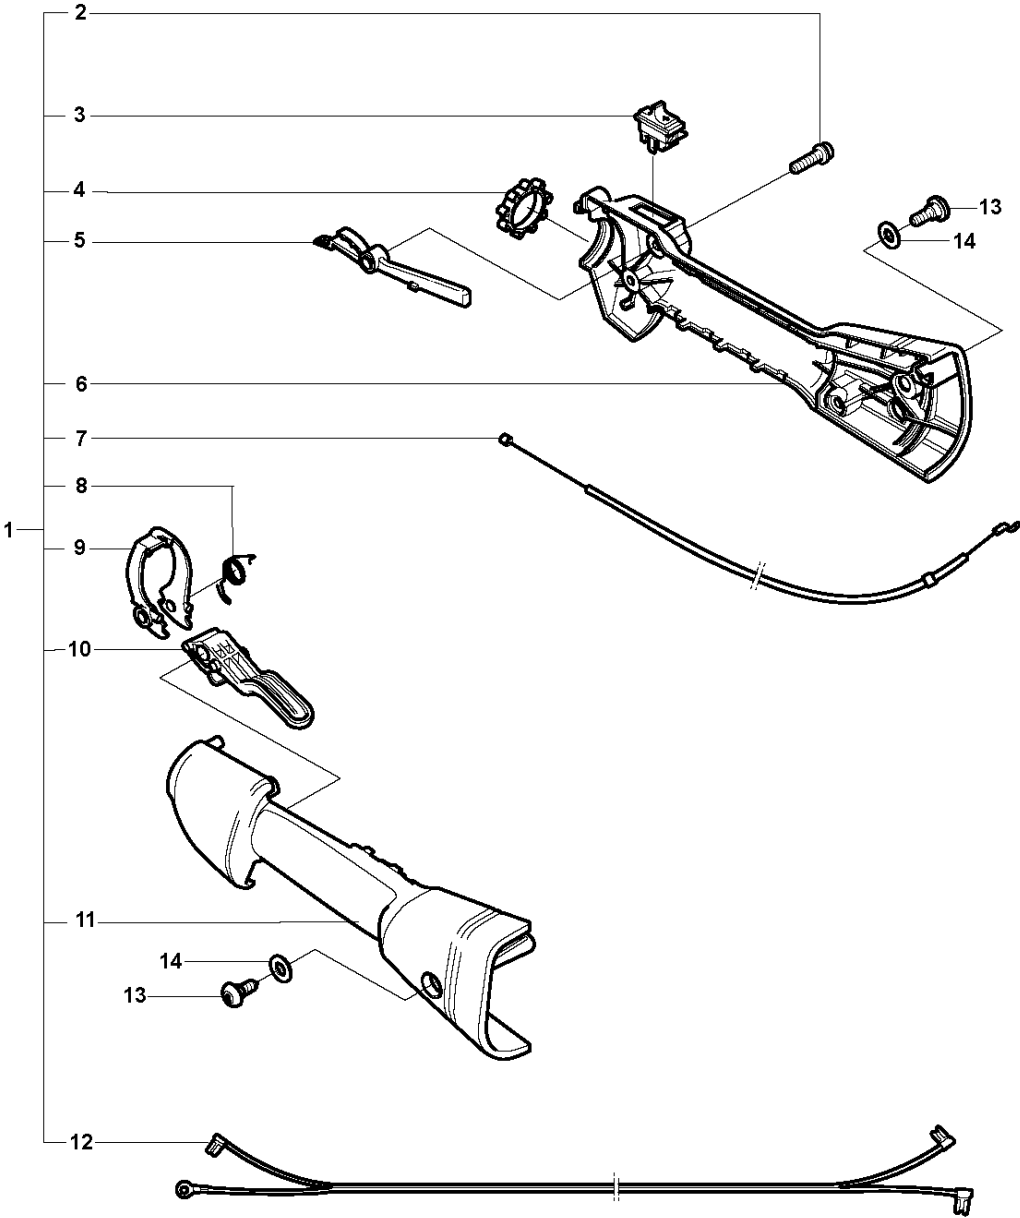

E1 326LS, Lx, LDx, Rx, RJx
THROTTLE CONTROLS

THROTTLE CONTROLS

326 RX, from 2009-05 -

Ref	Part no.	Description	Remark	Qty	Kit
1	503 85 29-02	HANDLE		1	
2	503 21 66-18	SCREW IH SCT		5	1
3	537 41 90-01	SWITCH		1	1
4	503 96 14-01	VIBRATION ABSORBER	326L, Lx, LS, LDx	1	1
5	503 87 80-01	THROTTLE LOCKOUT		1	1
6	503 99 55-02	HANDLE HALF RIGHT	326Lx, LDx	1	1
6	503 99 55-01	HANDLE HALF RIGHT	326L, LS	1	
7	544 17 17-03	THROTTLE WIRE ASSY		1	1
8	537 01 13-01	RECOIL SPRING		1	1
9	503 91 81-01	THROTTLE LEVER		1	1
10	503 87 79-03	THROTTLE TRIGGER		1	
11	503 99 56-02	HANDLE HALF	326Lx, LDx	1	1
11	503 99 56-01	HANDLE HALF	326L, LS	1	
12	537 41 42-01	SHORT CIRCUIT CABLE		1	1
13	503 96 13-01	SCREW		2	
14	740 42 06-00	O-RING		2