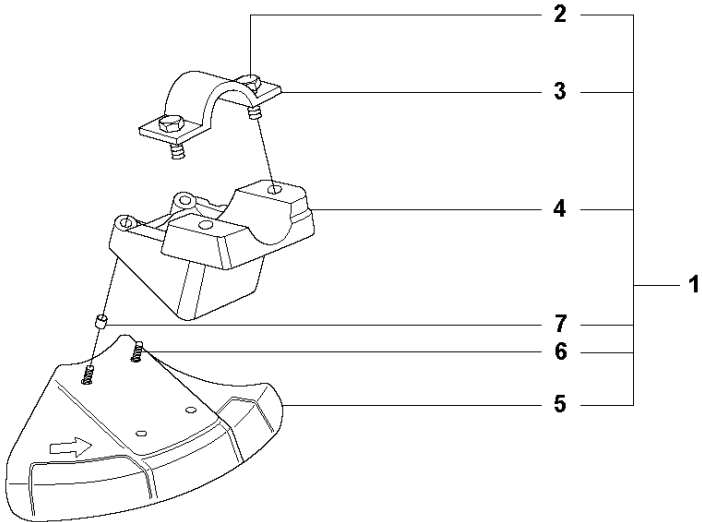

Q 326LS, Lx, LDx, Rx, RJx
ACCESSORIES

ACCESSORIES

326 RX, from 2009-05 -

Ref	Part no.	Description	Remark	Qty	Kit
1	544 04 42-10	ACCESSORY BAG	Captive screws	1	
2	573 99 43-04	SCREW IHSCFMO	Captive screws	2	1
3	574 56 80-01	CLAMP	Captive screws	1	1
4	537 29 34-01	ADAPTER		1	1
5	574 56 49-02	BLADE GUARD	Captive screws	1	1
6	503 20 03-16	SCREW IHSCFM	Captive screws	4	1
7	574 03 95-01	LOCKING NUT	Captive screws	4	1
8	503 97 71-01	TRIMMER GUARD		1	
9	503 21 07-16	SCREW IHSCFT		1	8
10	503 79 88-01	BLADE		1	8
11	503 93 42-02	COMBI GUARD		1	
12	503 21 07-16	SCREW IHSCFT		1	11
13	503 79 88-01	BLADE		1	11