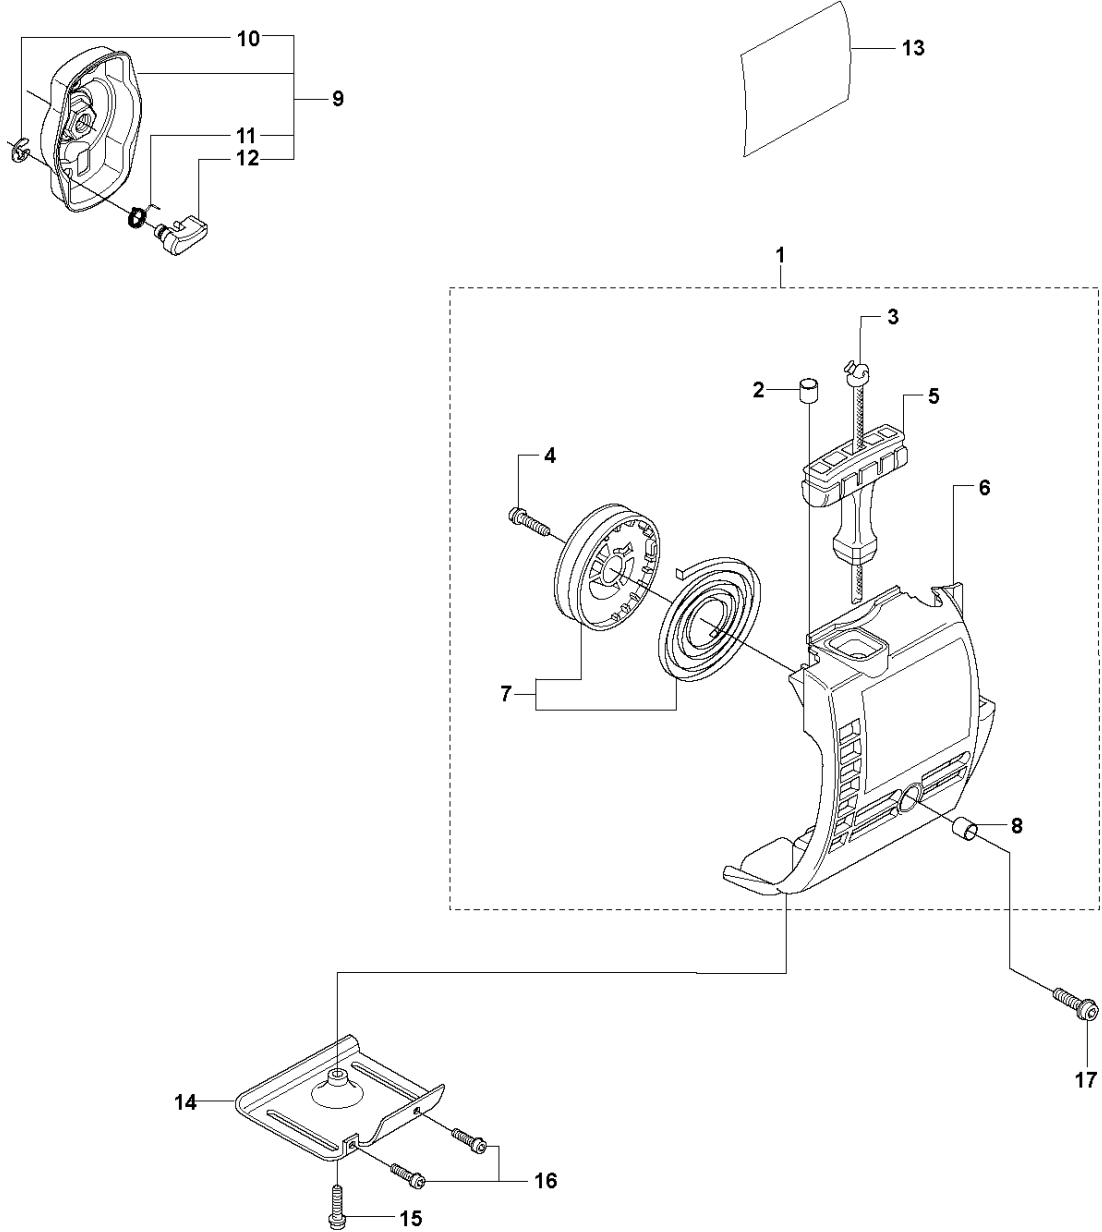

H3 326LS STARTER

STARTER

326 RX, from 2009-05 -

Ref	Part no.	Description	Remark	Qty	Kit
1	503 85 28-06	STARTER ASSY		1	
2	537 37 93-02	SPACING SLEEVE		2	1
3	503 85 89-01	STARTER CORD		1	1
4	503 21 77-16	SCREW IH SCT		1	1
5	537 00 84-01	STARTER HANDLE		1	1
6	503 85 87-02	STARTER HOUSING		1	1
7	503 96 49-01	STARTER PULLEY		1	1
8	537 37 93-02	SPACING SLEEVE		1	1
9	503 87 33-05	STARTER PAWL BRIDGE		1	
10	735 31 08-20	E-CLIP		2	9
11	503 87 36-01	SPRING		2	9
12	503 87 35-02	STARTER PAWL		2	9
13	537 35 34-54	LABEL		1	
14	537 03 41-01	PROTECTIVE PLATE		1	
15	503 20 03-16	SCREW IH SCFM	M5x16	1	
16	503 21 66-18	SCREW IH SCT		2	
17	503 20 03-16	SCREW IH SCFM	M5x16	1