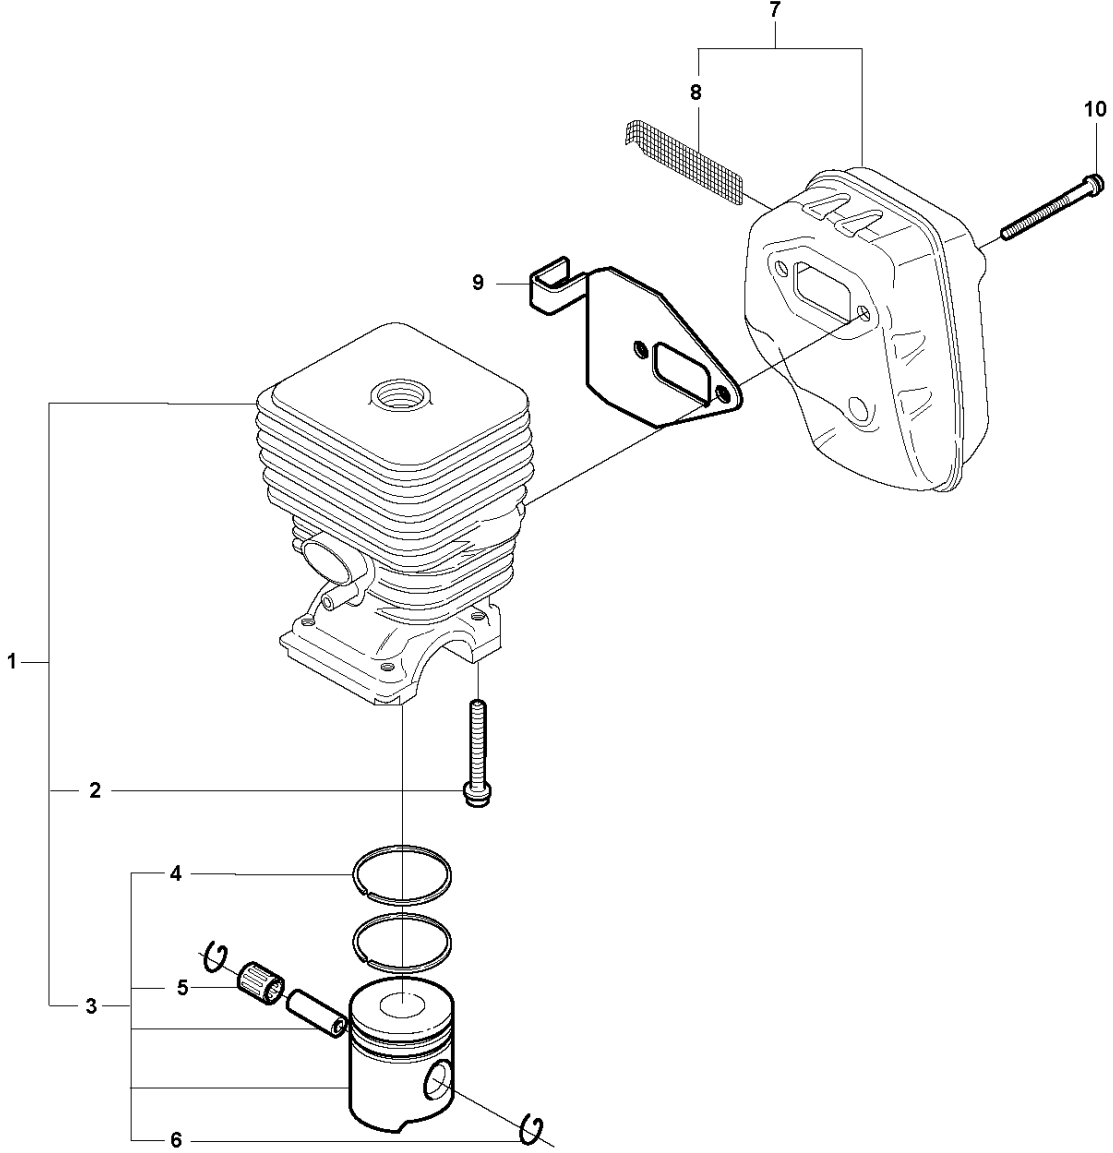

L 326LS, Lx, LDx, Rx, RJx
CYLINDER PISTON & MUFFLER

CYLINDER, PISTON & MUFFLER

326 RX, from 2009-05 -

Ref	Part no.	Description	Remark	Qty	Kit
1	537 08 51-02	PISTON	Ø=34mm	1	
2	503 20 07-35	SCREW IHSCFM		4	1
3	537 40 59-02	PISTON		1	1
4	537 40 62-01	PISTON RING		2	3
5	503 71 22-01	BEARING		1	3
6	737 44 08-00	CIRCLIP		2	3
7	537 22 17-03	MUFFLER ASSY	Cat.	1	
8	537 22 18-01	SPARK ARRESTOR SCREEN		1	7
9	537 01 41-01	GASKET		1	
10	503 20 29-56	SCREW IHSCFM		3