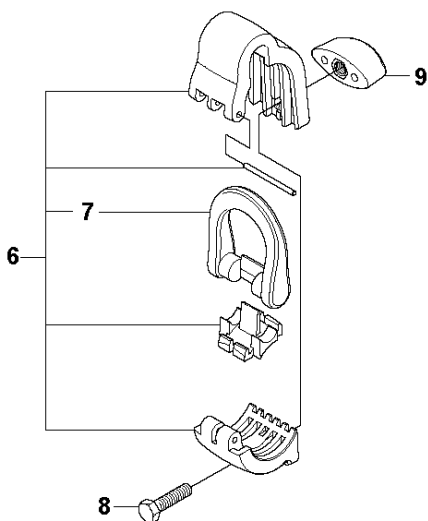

SPARE PARTS LIST

BRUSHCUTTERS/CLEARING SAWS

326 RX, from 2009-05 -

R 326LS, Lx, LDx, Rx, RJx
ACCESSORIES

ACCESSORIES

326 RX, from 2009-05 -

Ref	Part no.	Description	Remark	Qty	Kit
1	502 28 59-01	STOP		1	
2	502 11 46-02	SOCKET WRENCH		1	
3	501 60 02-03	SCREWDRIVER		1	
4	502 21 58-01	L-NYCKEL		1	
5	531 00 92-48	FILTER OIL	Oil Air filter	1	
6	537 35 36-01	LOOP		1	
7	537 35 01-01	LOOP		1	6
8	725 23 31-51	SCREW		1	
9	537 13 04-02	KNOB		1	
10	503 97 64-01	GREASE		1	
11	537 31 29-01	TRANSPORT GUARD	200-275 mm	1	
12	537 21 62-01	HARNESS		1	
12	537 21 62-02	HARNESS	US	1	
13	537 21 63-01	HARNESS		1	
13	537 21 63-02	HARNESS	US	1	
14	503 73 41-02	FRONT PIECE		1	13
15	503 73 41-01			1	13
16	502 02 28-02	WELT HOOK		1	13

Q 326LS, Lx, LDx, Rx, RJx
ACCESSORIES

ACCESSORIES

326 RX, from 2009-05 -

Ref	Part no.	Description	Remark	Qty	Kit
1	544 04 42-10	ACCESSORY BAG	Captive screws	1	
2	573 99 43-04	SCREW IHSCFMO	Captive screws	2	1
3	574 56 80-01	CLAMP	Captive screws	1	1
4	537 29 34-01	ADAPTER		1	1
5	574 56 49-02	BLADE GUARD	Captive screws	1	1
6	503 20 03-16	SCREW IHSCFM	Captive screws	4	1
7	574 03 95-01	LOCKING NUT	Captive screws	4	1
8	503 97 71-01	TRIMMER GUARD		1	
9	503 21 07-16	SCREW IHSCFT		1	8
10	503 79 88-01	BLADE		1	8
11	503 93 42-02	COMBI GUARD		1	
12	503 21 07-16	SCREW IHSCFT		1	11
13	503 79 88-01	BLADE		1	11

BEVEL GEAR

326 RX, from 2009-05 -

Ref	Part no.	Description	Remark	Qty	Kit
1	537 33 38-02	BEVEL GEAR		1	
2	503 85 63-01	NUT		1	1
3	537 28 56-01	SUPPORT FLANGE		1	1
4	537 29 26-01	CUP		1	1
5	537 23 49-01	DRIVER ASSY		1	1
6	735 31 28-10	CIRCLIP		1	1
7	503 25 24-01	BALL BEARING		1	1
8	738 21 98-00	BALL BEARING		1	1
9	503 20 15-01	SCREW IHHM		1	1
10	503 20 14-12	SCREW IHSCFMO		1	1
11	503 20 07-25	SCREW IHSCFM		1	1
12	738 21 99-00	BALL BEARING		1	1
13	738 21 99-02	BALL BEARING		1	1
14	735 31 11-00	CIRCLIP		1	1
15	735 31 25-10	CIRCLIP		1	1
16	574 30 69-01	CLAMP		1	
17	503 20 07-12	SCREW IHSCFM		1	16
18	725 23 70-51	SCREW		1	16